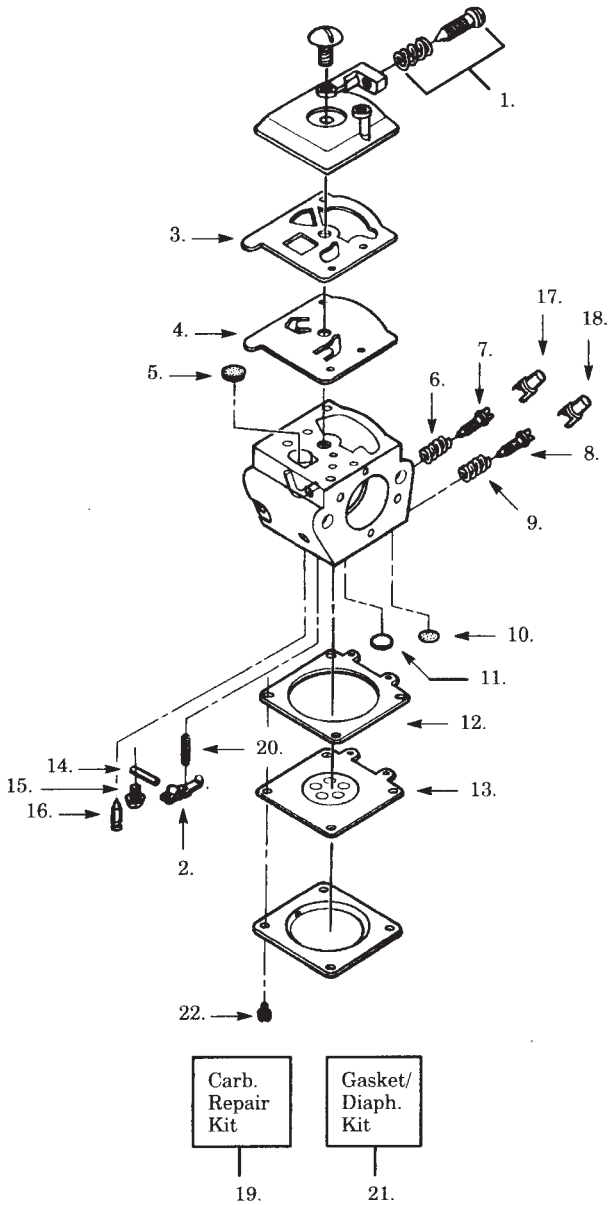

✓ = NEW PART NUMBER FOR THIS IPL * = REFER TO THE SERVICE REFERENCE INDICATED FOR MORE INFORMATION. (LOCATED AT END OF IPL)

Carburetor Ass'y.

#530-069629-WT-289 (w/ Limiter Caps)

Ref.	Part No.	Description
1.	530-035296	Idle Adv. Screw Kit
2.	530-035303	Metering Lever
3.	530-035164	Fuel Pump Gasket
4.	530-035166	Fuel Pump Diaphragm
5.	530-035300	Fuel Inlet Screen
6.	530-035293	Needle Spring (Low Speed)
7.	530-035383	Low Speed Needle
8.	530-035384	High Speed Needle
9.	530-035295	Needle Spring (High Speed)
10.	530-035162	Welch Plug (5/16)
11.	530-035299	Cup Plug
12.	530-035165	Metering Diaphragm Gasket
13.	530-035014	Metering Diaphragm
14.	530-035028	Metering Lever Pin
15.	530-035016	Metering Lever Pin Screw
16.	530-035301	Inlet Needle Valve
17.	530-038318	Limiter Cap High
18.	530-038317	Limiter Cap Low
19.	530-035298	Carburetor Repair Kit (Incl. 3-5 & 10-18)
20.	530-035302	Metering Lever Spring
21.	530-035173	Gasket/Diaphragm Kit (Incl. 3, 4, 12 & 13)
22.	530-035021	Metering Cover Screw Ass'y
Not Shown		
	530-031157	Limiter Cap Removal Tool
	530-031161	Limiter Cap Insertion Tool